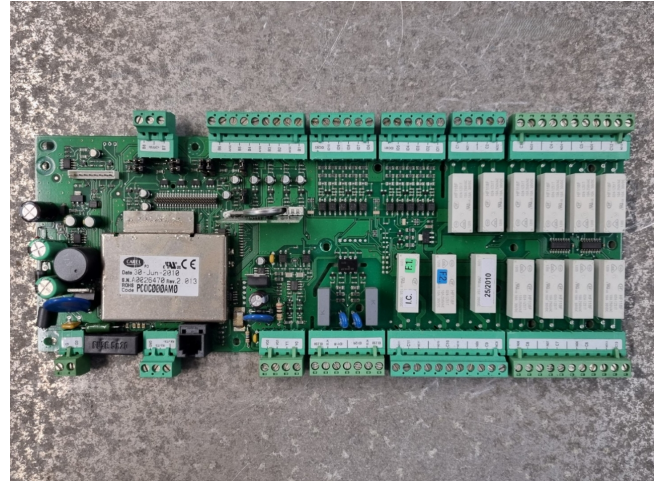

# Carel PCOC000AM0

## Specifications

Merke	Carel
Art	PCOC000AM0
Remarks	300x130x40 mm (LxWxH)
Stock	1

### Used Carel PCOC000AM0

Gebrauchte Leiterplatte Carel PCOC000AM0 Rev 2.013. PCO100CLK0 enthalten.